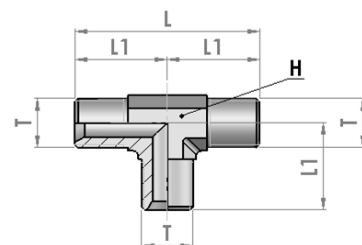

75NNFG ADATTATORE 90° F+F FISSA BSPP
ADAPTER F - F BSPP FIXED 90° ELBOW

part ref.	Thread	Dimension (mm)	
	T	hex H	Length L
75NNFG0404	1/4-19	19	22
75NNFG0606	3/8-19	22	26
75NNFG0808	1/2-14	27	31
75NNFG1212	3/4-14	33	35
75NNFG1616	1-11	41	44
75NNFG2020	1.1/4-11	48	52

753MMM ADATTATORE M BSPP
ADAPTER M BSPP - TEE

part ref.	Thread	Dimension (mm)		
	T	hex H	Length L	Length L1
753MMM04L	1/4-19	14	54	27
753MMM06L	3/8-19	19	60	30
753MMM08L	1/2-14	22	74	37
753MMM12L	3/4-14	27	80	40
753MMM16L	1-11	33	100	50
753MMM20L	1.1/4-11	41	104	52

753MFMG ADATTATORE M + F GIREVOLE + M BSPP
ADAPTER M + SWIVEL F + M BSPP - TEE

part ref.	Thread	Thread	Dimension (mm)			
	T	T1	hex H	Length L	Length L1	Length L2
753MFMG04	1/4-19	1/4-19	19	54	27	29
753MFMG06	3/8-19	3/8-19	22	63	32	34
753MFMG08	1/2-14	1/2-14	27	74	37	40
753MFMG12	3/4-14	3/4-14	32	80	40	46
753MFMG16	1-11	1-11	41	100	50	52
753MFMG20	1.1/4-11	1.1/4-11	50	104	52	57