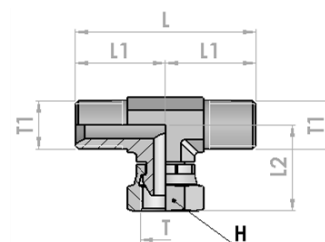

75NNFG ADATTATORE 90° F+F FISSA BSPP
ADAPTER F - F BSPP FIXED 90° ELBOW

part ref.	Thread	Dimension (mm)	
	T	hex H	Length L
75NNFG0404	1/4-19	19	22
75NNFG0606	3/8-19	22	26
75NNFG0808	1/2-14	27	31
75NNFG1212	3/4-14	33	35
75NNFG1616	1-11	41	44
75NNFG2020	1.1/4-11	48	52

753MMM ADATTATORE M BSPP
ADAPTER M BSPP - TEE

part ref.	Thread	Dimension (mm)		
	T	hex H	Length L	Length L1
753MMM04L	1/4-19	14	54	27
753MMM06L	3/8-19	19	60	30
753MMM08L	1/2-14	22	74	37
753MMM12L	3/4-14	27	80	40
753MMM16L	1-11	33	100	50
753MMM20L	1.1/4-11	41	104	52

753MFMG ADATTATORE M + F GIREVOLE + M BSPP
ADAPTER M + SWIVEL F + M BSPP - TEE

part ref.	Thread	Thread	Dimension (mm)			
	T	T1	hex H	Length L	Length L1	Length L2
753MFMG04	1/4-19	1/4-19	19	54	27	29
753MFMG06	3/8-19	3/8-19	22	63	32	34
753MFMG08	1/2-14	1/2-14	27	74	37	40
753MFMG12	3/4-14	3/4-14	32	80	40	46
753MFMG16	1-11	1-11	41	100	50	52
753MFMG20	1.1/4-11	1.1/4-11	50	104	52	57