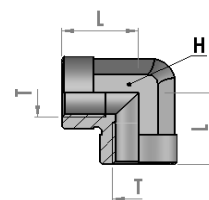

75NNFG ADATTATORE 90° F+F FISSA BSPP
ADAPTER F - F BSPP FIXED 90° ELBOW

part ref.	Thread	Dimension (mm)	
	T	hex H	Length L
75NNFG0404	1/4-19	19	22
75NNFG0606	3/8-19	22	26
75NNFG0808	1/2-14	27	31
75NNFG1212	3/4-14	33	35
75NNFG1616	1-11	41	44
75NNFG2020	1.1/4-11	48	52

753MMM ADATTATORE M BSPP
ADAPTER M BSPP - TEE

part ref.	Thread	Dimension (mm)		
	T	hex H	Length L	Length L1
753MMM04L	1/4-19	14	54	27
753MMM06L	3/8-19	19	60	30
753MMM08L	1/2-14	22	74	37
753MMM12L	3/4-14	27	80	40
753MMM16L	1-11	33	100	50
753MMM20L	1.1/4-11	41	104	52

753MFMG ADATTATORE M + F GIREVOLE + M BSPP
ADAPTER M + SWIVEL F + M BSPP - TEE

part ref.	Thread	Thread	Dimension (mm)			
	T	T1	hex H	Length L	Length L1	Length L2
753MFMG04	1/4-19	1/4-19	19	54	27	29
753MFMG06	3/8-19	3/8-19	22	63	32	34
753MFMG08	1/2-14	1/2-14	27	74	37	40
753MFMG12	3/4-14	3/4-14	32	80	40	46
753MFMG16	1-11	1-11	41	100	50	52
753MFMG20	1.1/4-11	1.1/4-11	50	104	52	57