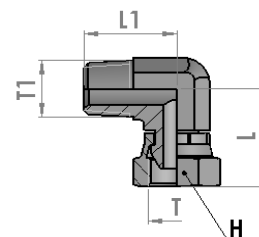

75NXGC ADATTATORE 90° M BSPT+F FISSA BSPP
ADAPTER M BSPT - F BSPP FIXED 90° ELBOW

part ref.	Thread	Thread	Dimension (mm)		
	T	T1	hex H	Length L	Length L1
75NXGC0202	1/8-28	1/8-28	14	20	17
75NXGC0404	1/4-19	1/4-19	19	28	22
75NXGC0606	3/8-19	3/8-19	22	31	26
75NXGC0808	1/2-14	1/2-14	27	37	31
75NXGC1212	3/4-14	3/4-14	33	40	35
75NXGC1616	1-11	1-11	41	56	44

75XNGG ADATTATORE 90° M BSPP+F GIREVOLE
ADAPTER M BSPP - F BSPP SWIVEL 90° ELBOW

part ref.	Thread	Thread	Dimension (mm)		
	T	T1	hex H	Length L	Length L1
75XNGG0404	1/4-19	1/4-19	19	29	27
75XNGG0606	3/8-19	3/8-19	22	34	32
75XNGG0808	1/2-14	1/2-14	27	40	37
75XNGG1212	3/4-14	3/4-14	32	46	40
75XNGG1616	1-11	1-11	41	52	50
75XNGG2020	1.1/4-11	1.1/4-11	50	57	52
75XNGG2424	1.1/2-11	1.1/2-11	55	64	59

75XNCG ADATTATORE 90° M BSPT+F GIREVOLE
ADAPTER M BSPT - F BSPP SWIVEL 90° ELBOW

part ref.	Thread	Thread	Dimension (mm)		
	T	T1	hex H	Length L	Length L1
75XNCG0404	1/4-19	1/4-19	19	29	28
75XNCG0606	3/8-19	3/8-19	22	34	32
75XNCG0808	1/2-14	1/2-14	27	40	36
75XNCG1212	3/4-14	3/4-14	32	46	40
75XNCG1616	1-11	1-11	41	52	50
75XNCG2020	1.1/4-11	1.1/4-11	50	57	52
75XNCG2424	1.1/2-11	1.1/2-11	55	64	59