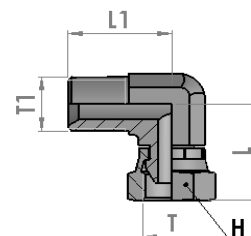

75NXGC ADATTATORE 90° M BSPT+F FISSA BSPP
ADAPTER M BSPT - F BSPP FIXED 90° ELBOW

part ref.	Thread	Thread	Dimension (mm)		
	T	T1	hex H	Length L	Length L1
75NXGC0202	1/8-28	1/8-28	14	20	17
75NXGC0404	1/4-19	1/4-19	19	28	22
75NXGC0606	3/8-19	3/8-19	22	31	26
75NXGC0808	1/2-14	1/2-14	27	37	31
75NXGC1212	3/4-14	3/4-14	33	40	35
75NXGC1616	1-11	1-11	41	56	44

75XNGG ADATTATORE 90° M BSPP+F GIREVOLE
ADAPTER M BSPP - F BSPP SWIVEL 90° ELBOW

part ref.	Thread	Thread	Dimension (mm)		
	T	T1	hex H	Length L	Length L1
75XNGG0404	1/4-19	1/4-19	19	29	27
75XNGG0606	3/8-19	3/8-19	22	34	32
75XNGG0808	1/2-14	1/2-14	27	40	37
75XNGG1212	3/4-14	3/4-14	32	46	40
75XNGG1616	1-11	1-11	41	52	50
75XNGG2020	1.1/4-11	1.1/4-11	50	57	52
75XNGG2424	1.1/2-11	1.1/2-11	55	64	59

75XNCG ADATTATORE 90° M BSPT+F GIREVOLE
ADAPTER M BSPT - F BSPP SWIVEL 90° ELBOW

part ref.	Thread	Thread	Dimension (mm)		
	T	T1	hex H	Length L	Length L1
75XNCG0404	1/4-19	1/4-19	19	29	28
75XNCG0606	3/8-19	3/8-19	22	34	32
75XNCG0808	1/2-14	1/2-14	27	40	36
75XNCG1212	3/4-14	3/4-14	32	46	40
75XNCG1616	1-11	1-11	41	52	50
75XNCG2020	1.1/4-11	1.1/4-11	50	57	52
75XNCG2424	1.1/2-11	1.1/2-11	55	64	59