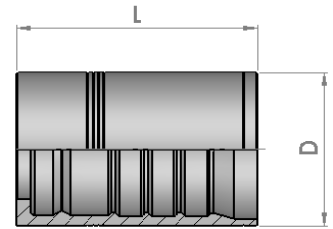

**71805**

**BOCCOLA PER TUBO 4SH-R12**  
**FERRULE FOR HOSES 4SH-R12**

part ref.	Hose ID		Hose type	Dimension (mm)		Weight Kg
	[in]	size		Ext D	Length L	
7180205	1.1/4"	20	4SH-R12	55	88	0,463
7180245	1.1/2"	24	4SH-R12	62	94	0,580
7180325	2"	32	4SH-R12	78	99	0,911

**71905**

**BOCCOLA PER TUBO R12-R13-R15-4SH**  
**FERRULE FOR HOSES R12-R13-R15-4SH**

part ref.	Hose ID		Hose type	Dimension (mm)		Weight Kg
	[in]	size		Ext D	Length L	
7190125	3/4"	12	R12-R13-R15-4SH	38	60	0,165
7190165	1"	16	R12-R13-R15-4SH	46	74,5	0,291
7190205	1.1/4"	20	R13-R15-4SP	60	88	0,520
7190245	1.1/2"	24	R13-R15	67	94	0,664
7190325	2"	32	R13	84,5	99	1,164