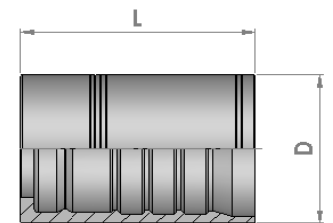

**71805**

**BOCCOLA PER TUBO 4SH-R12**  
**FERRULE FOR HOSES 4SH-R12**

part ref.	Hose ID		Hose type	Dimension (mm)		Weight Kg
	[in]	size		Ext D	Length L	
7180205	1.1/4"	20	4SH-R12	55	88	0,463
7180245	1.1/2"	24	4SH-R12	62	94	0,580
7180325	2"	32	4SH-R12	78	99	0,911

**71905**

**BOCCOLA PER TUBO R12-R13-R15-4SH**  
**FERRULE FOR HOSES R12-R13-R15-4SH**

part ref.	Hose ID		Hose type	Dimension (mm)		Weight Kg
	[in]	size		Ext D	Length L	
7190125	3/4"	12	R12-R13-R15-4SH	38	60	0,165
7190165	1"	16	R12-R13-R15-4SH	46	74,5	0,291
7190205	1.1/4"	20	R13-R15-4SP	60	88	0,520
7190245	1.1/2"	24	R13-R15	67	94	0,664
7190325	2"	32	R13	84,5	99	1,164